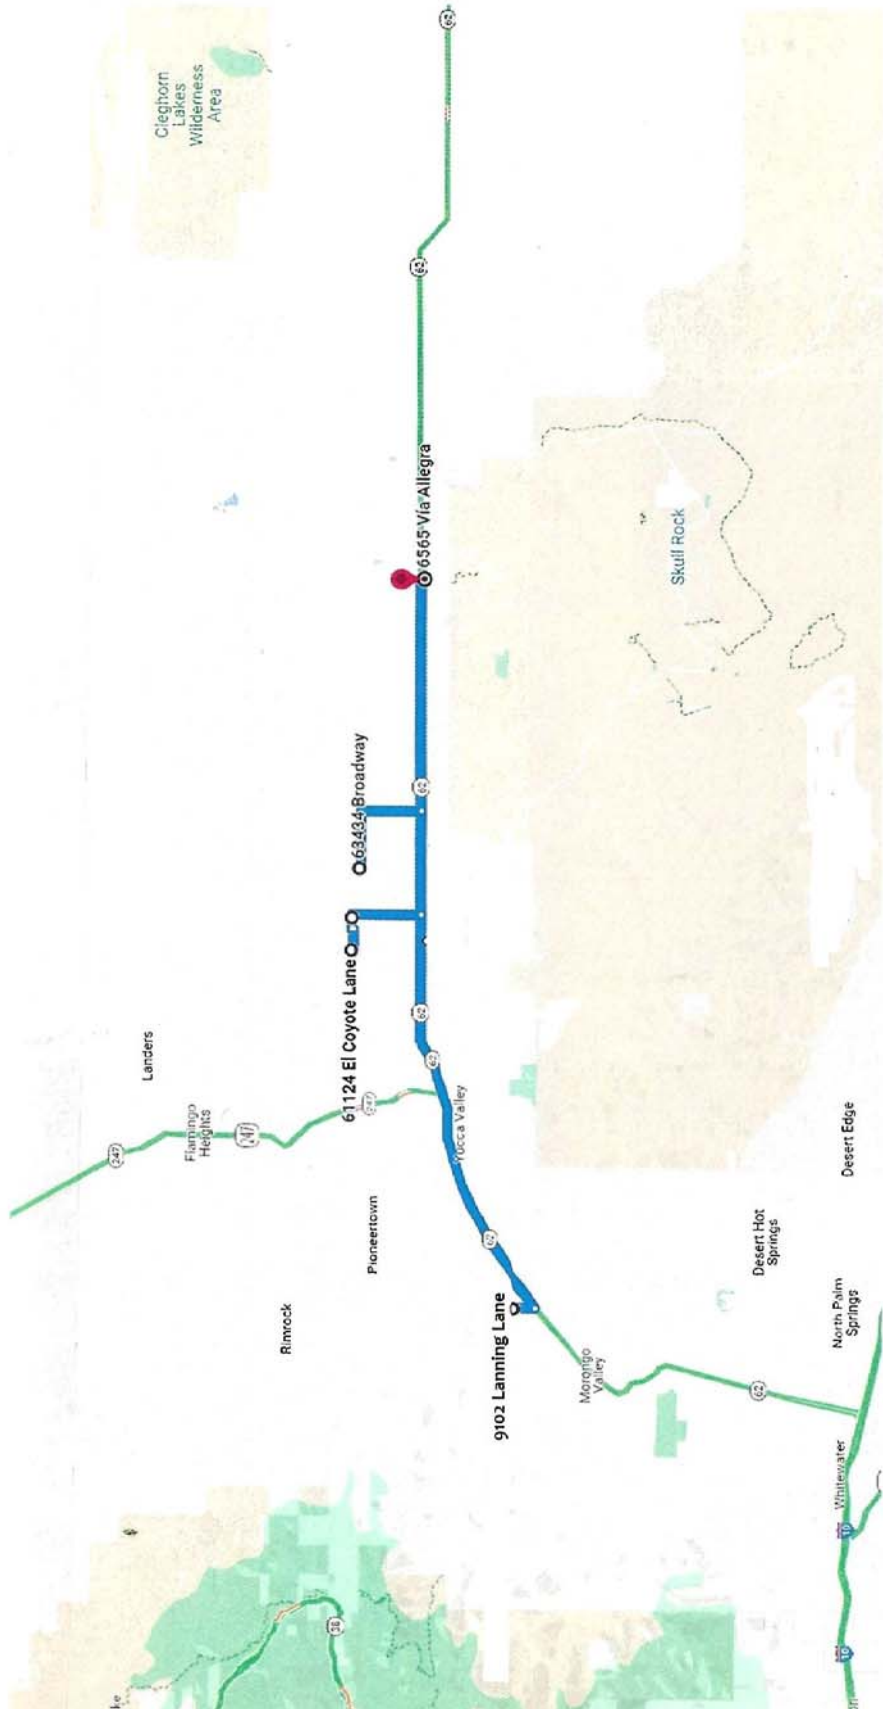

Map data ©2023 Google 2 mi